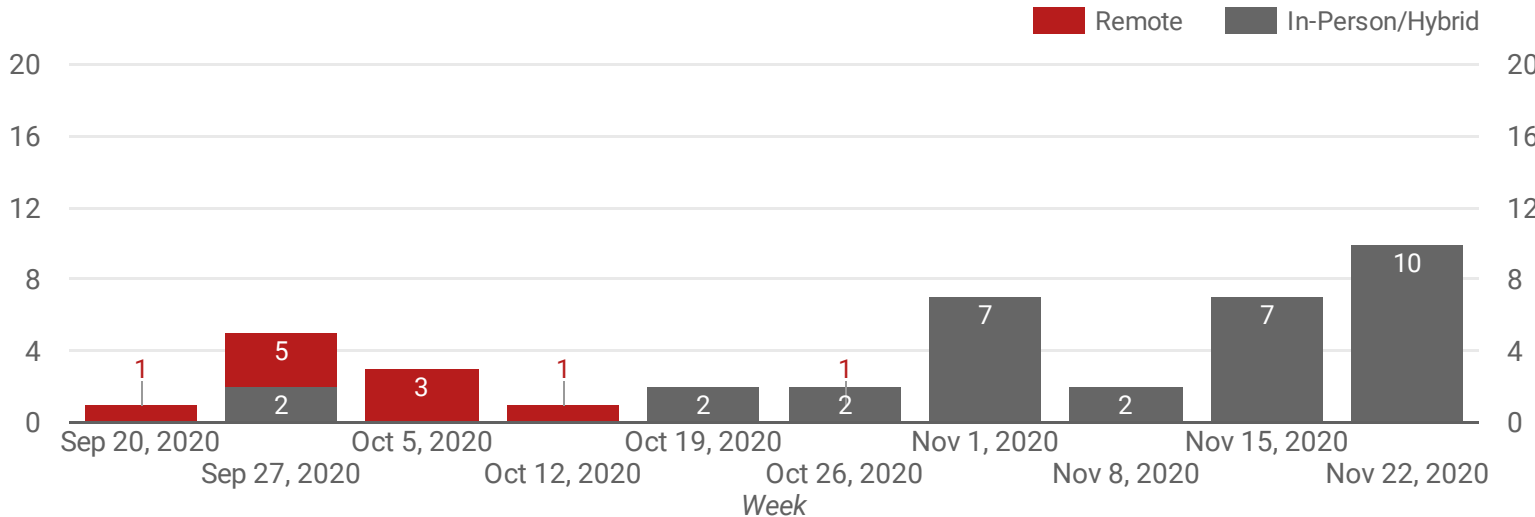

COVID-19 CASES: DISTRICT DASHBOARD

Dashboard outlines number of positive COVID-19 cases in the PSB school community by week and learning model.
Source: Public Schools of Brookline School Health Services Department

Number of Positive Cases by Week -- Total Cases

TOTAL PSB CASES TO DATE:
43

Number of Positive Cases by Week and Learning Model

TOTAL PSB CASES TO DATE:
Remote: 11
In-Person/Hybrid: 32