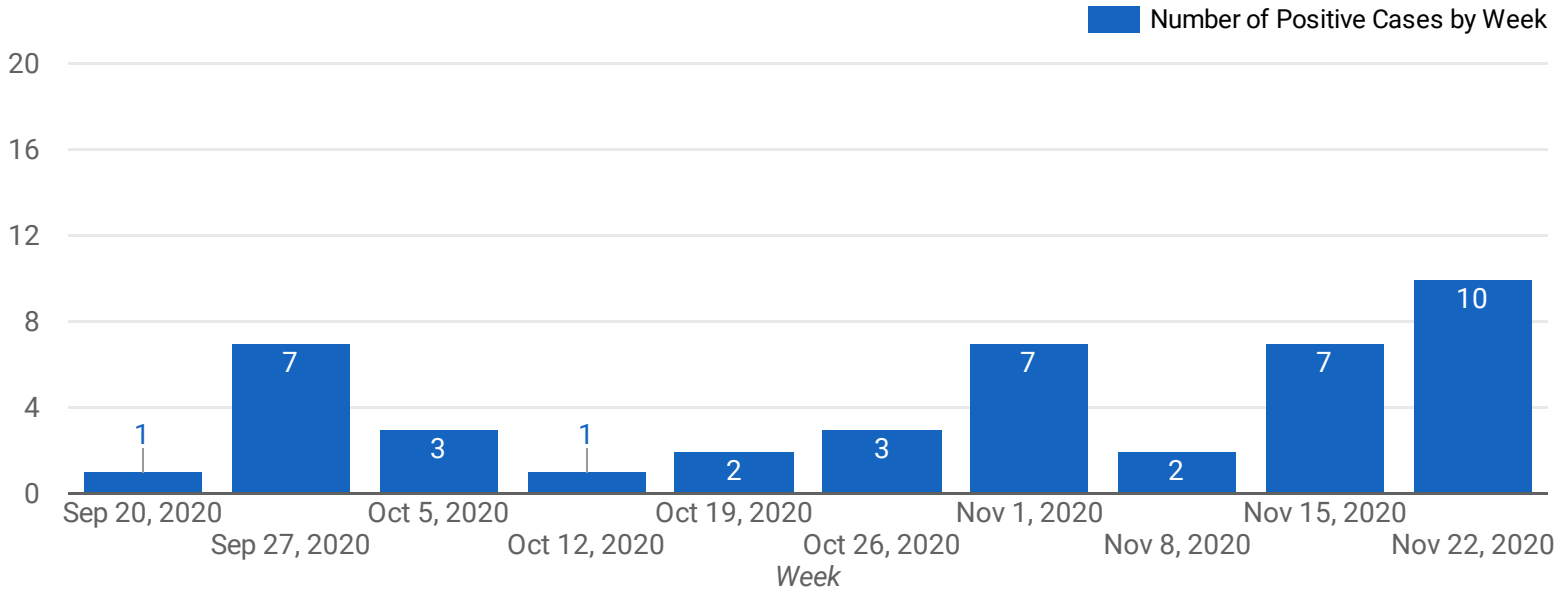

COVID-19 CASES: DISTRICT DASHBOARD

Dashboard outlines number of positive COVID-19 cases in the PSB school community by week and learning model.
Source: Public Schools of Brookline School Health Services Department

Number of Positive Cases by Week -- Total Cases

TOTAL PSB CASES TO DATE:
43

Number of Positive Cases by Week and Learning Model

TOTAL PSB CASES TO DATE:
Remote: 11
In-Person/Hybrid: 32